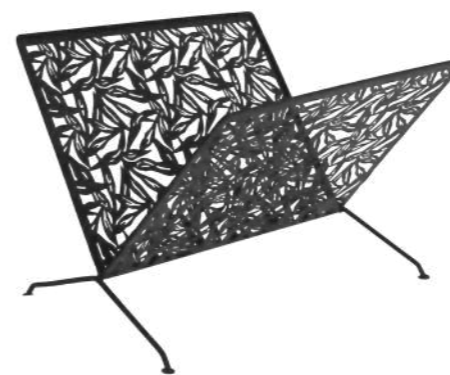

75003 - METAL
Porte magazines
Magazine stand
Noir / Black
Fer / Iron
39 x 36 x H31cm