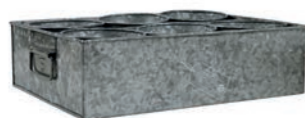

443400 - POTAGER
Plateau + 6 cache-pots
Set of tray & 6 pots
holder
Gris / Grey
Métal / Metal
35.5 x 22 x H10cm