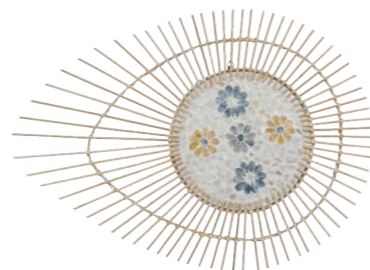

466890
Déco murale fleur
Wall decoration flower
Bleu + jaune / Blue + yellow
Rotin + bambou + nacre / Rattan + bamboo + shell
79 x 57cm